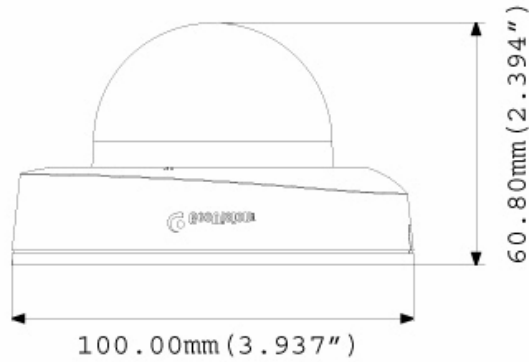

Models

Model	Iris	Focal Length (mm)	Maximum Aperture	Image Format
GV-EFD2100-0F	Fixed	2.8	F/2.0	1/2.7"
GV-EFD2100-2F	Fixed	3.8	F/1.8	1/2.7"

Active Tampering Alarm

Tampered

Focus Change

Camera Shift

Dimensions